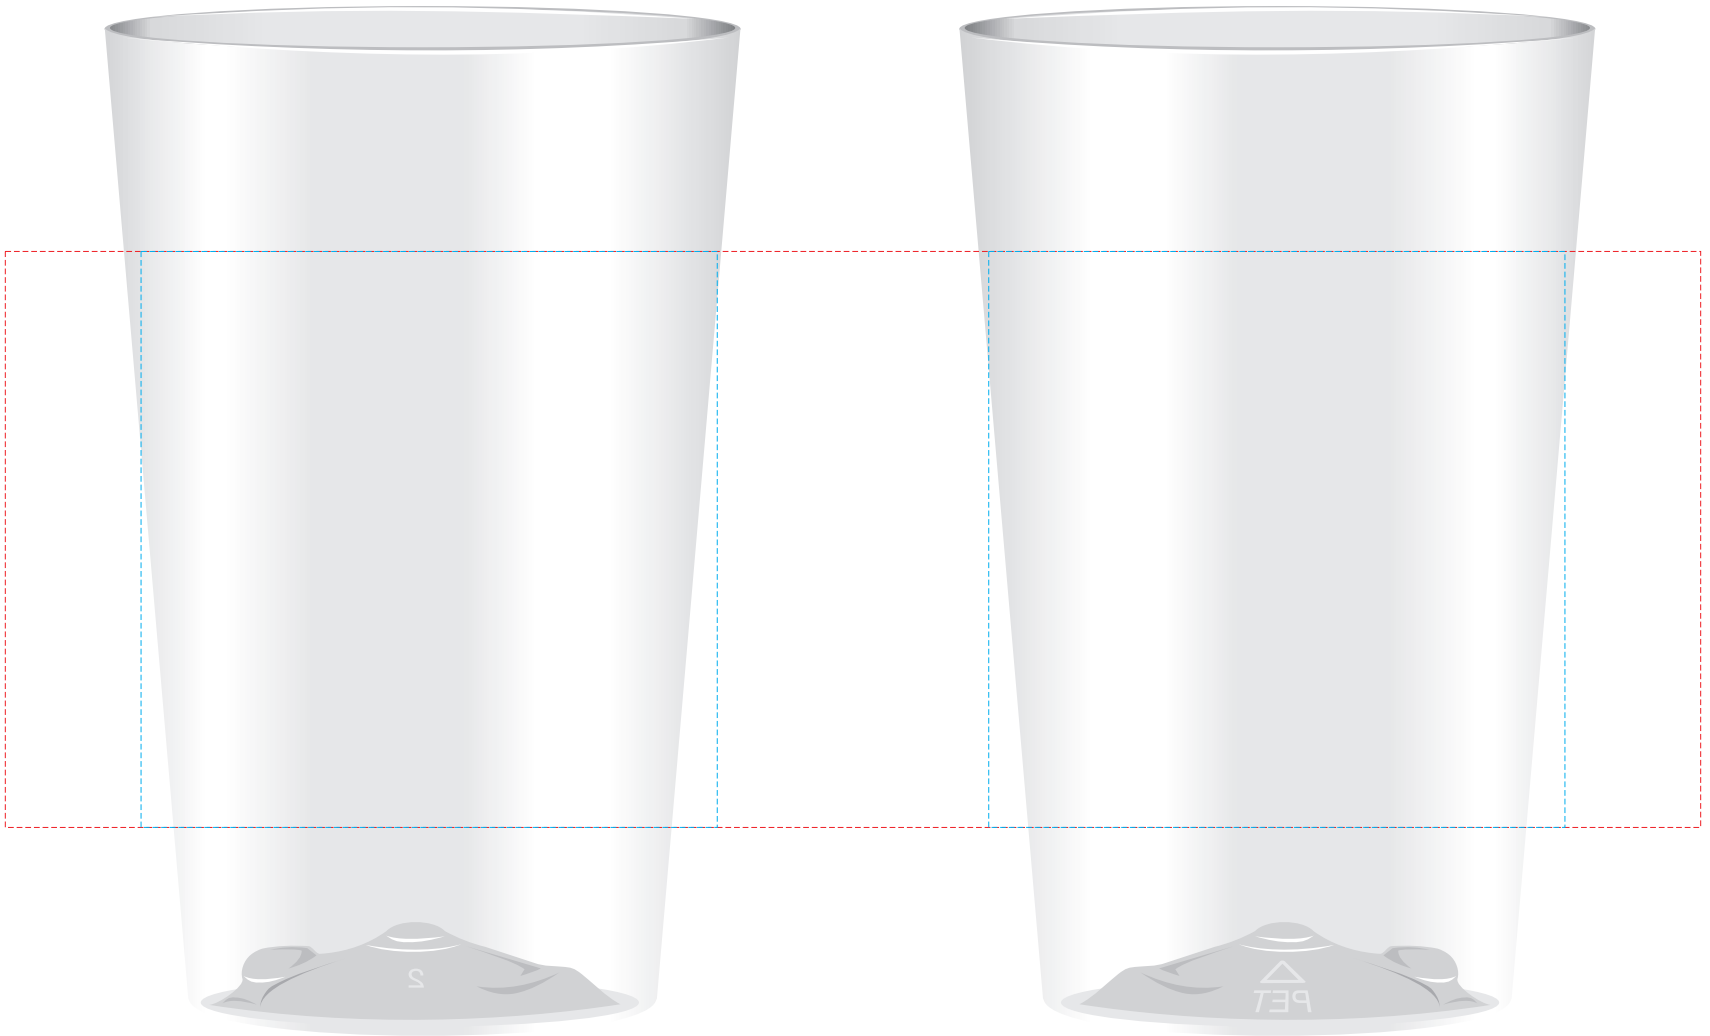

Item number: 80-69016
Item description: FCD
16oz. Plastic Pint Glass

Red is full wrap area - Blue is each side

Please be mindful that any type smaller than 6 pt. may not print well.
If your art contains letters smaller than this size, and the proof is approved, we are not responsible for poor imprint quality.

(6 pt.)

***Thank you for
your business!***

***For best
accuracy
please print***

THIS SHOULD
MEASURE
ONE INCH

THE DOTTED LINE REPRESENTS
THE MAXIMUM IMPRINT AREA. IT
DOES NOT PRINT.